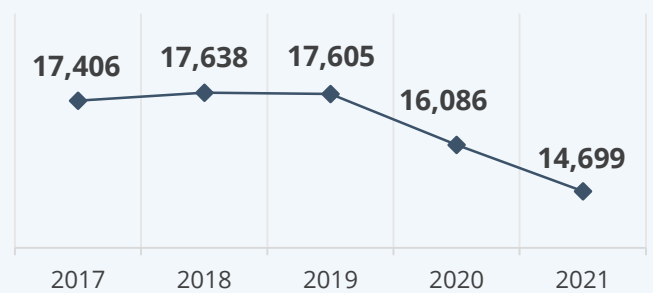

DISTRICT FIVE-YEAR TREND (HEADCOUNT)

DISTRICT ENROLLMENT BY RESIDENCE

Cities with over 100 Students

City	Headcount	Percentage
San José	13,222	82.23%
Milpitas	381	2.39%
Morgan Hill	284	1.77%
Santa Clara	273	1.7%
Gilroy	210	1.31%
Campbell	183	1.14%
Sunnyvale	123	0.76%
Fremont	107	0.7%
Other	1,290	8.0%

DISTRICT (2020-21) ANNUAL ENROLLMENT

Headcount (unduplicated)	23,510
Full-Time Equivalent	10,352