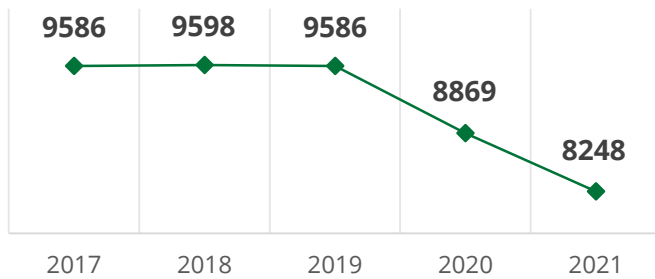

2021 FALL FAST FACTS*

EVERGREEN VALLEY COLLEGE | WWW.EVC.EDU

(*AT CENSUS)

STUDENT ENROLLMENT

Headcount	8,248
Full-Time Equivalent	2,343

FIVE-YEAR TREND (HEADCOUNT)

STUDENT ETHNICITY

STUDENT GENDER

STUDENT AGE

NUMBER OF SECTIONS OFFERED

Credit	791
Non-Credit	13

STUDENT CREDIT LOAD

Full-Time	34.7%
Part-Time	65.3%

DISTRICT FALL ENROLLMENT

Headcount (unduplicated)	18,528
Full-Time Equivalent	5,443

DISTRICT FIVE-YEAR TREND (HEADCOUNT)