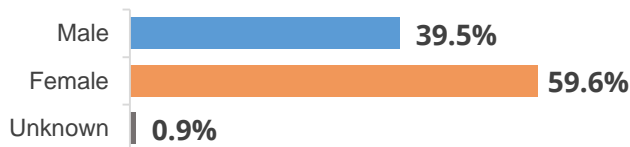

FIVE-YEAR TREND (HEADCOUNT)

STUDENT ETHNICITY

STUDENT GENDER

STUDENT AGE

NUMBER OF SECTIONS OFFERED

Credit	693
Non-Credit	47

STUDENT CREDIT LOAD

Full-Time	31.0%
Part-Time	69.0%