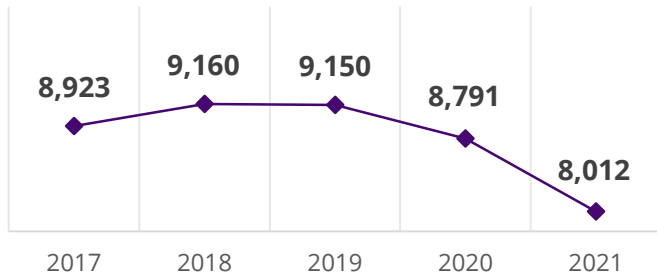

2021 FALL FAST FACTS*

EVERGREEN VALLEY COLLEGE | WWW.EVC.EDU

(*AT CENSUS)

STUDENT ENROLLMENT

Headcount	8,248
Full-Time Equivalent	2,343

FIVE-YEAR TREND (HEADCOUNT)

STUDENT ETHNICITY

STUDENT GENDER

STUDENT AGE

NUMBER OF SECTIONS OFFERED

Credit	791
Non-Credit	13

STUDENT CREDIT LOAD

Full-Time	34.7%
Part-Time	65.3%

DISTRICT FALL ENROLLMENT

Headcount (unduplicated)	18,528
Full-Time Equivalent	5,443

DISTRICT FIVE-YEAR TREND (HEADCOUNT)

DISTRICT (2020-21) ANNUAL ENROLLMENT

Headcount (unduplicated)	23,510
Full-Time Equivalent	10,352

2021 FALL FAST FACTS*

SAN JOSÉ CITY COLLEGE | WWW.SJCC.EDU

(*AT CENSUS)

STUDENT ENROLLMENT

Headcount	8,012
Full-Time Equivalent	1,971

FIVE-YEAR TREND (HEADCOUNT)

STUDENT ETHNICITY

STUDENT GENDER

STUDENT AGE

NUMBER OF SECTIONS OFFERED

Credit	693
Non-Credit	47

STUDENT CREDIT LOAD

Full-Time	31.0%
Part-Time	69.0%