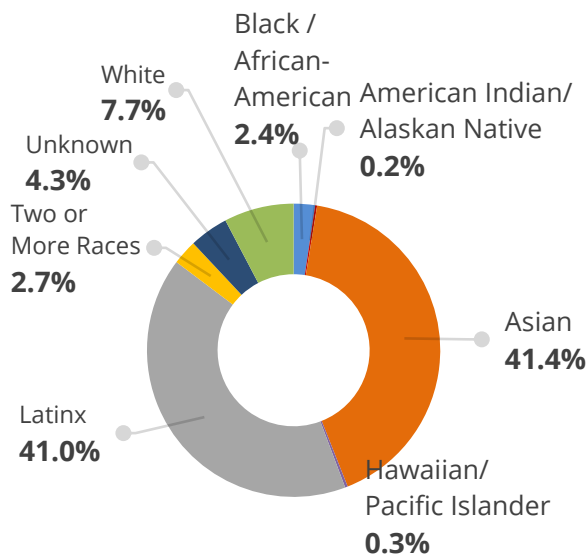

2021 FALL FAST FACTS*

EVERGREEN VALLEY COLLEGE | WWW.EVC.EDU

(*AT CENSUS)

STUDENT ENROLLMENT

Headcount	8,248
Full-Time Equivalent	2,343

FIVE-YEAR TREND (HEADCOUNT)

STUDENT ETHNICITY

STUDENT GENDER

STUDENT AGE

NUMBER OF SECTIONS OFFERED

Credit	791
Non-Credit	13

STUDENT CREDIT LOAD

Full-Time	34.7%
Part-Time	65.3%

DISTRICT FALL ENROLLMENT

Headcount (unduplicated)	18,528
Full-Time Equivalent	5,443

DISTRICT FIVE-YEAR TREND (HEADCOUNT)