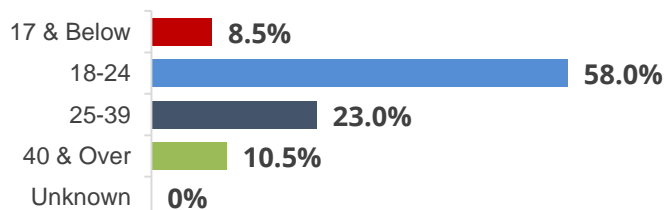

2021 FALL FAST FACTS*

EVERGREEN VALLEY COLLEGE | WWW.EVC.EDU

(*AT CENSUS)

STUDENT ENROLLMENT

Headcount	8,248
Full-Time Equivalent	2,343

FIVE-YEAR TREND (HEADCOUNT)

STUDENT ETHNICITY

STUDENT GENDER

STUDENT AGE

NUMBER OF SECTIONS OFFERED

Credit	791
Non-Credit	13

STUDENT CREDIT LOAD

Full-Time	34.7%
Part-Time	65.3%

DISTRICT FALL ENROLLMENT

Headcount (unduplicated)	18,528
Full-Time Equivalent	5,443

DISTRICT FIVE-YEAR TREND (HEADCOUNT)