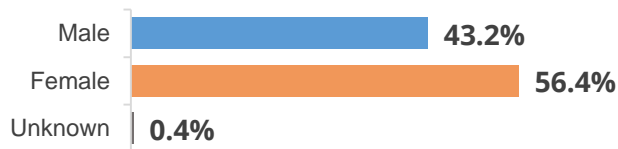

2021 FALL FAST FACTS*

EVERGREEN VALLEY COLLEGE | WWW.EVC.EDU

(*AT CENSUS)

STUDENT ENROLLMENT

Headcount	8,248
Full-Time Equivalent	2,343

FIVE-YEAR TREND (HEADCOUNT)

STUDENT ETHNICITY

STUDENT GENDER

STUDENT AGE

NUMBER OF SECTIONS OFFERED

Credit	791
Non-Credit	13

STUDENT CREDIT LOAD

Full-Time	34.7%
Part-Time	65.3%

DISTRICT FALL ENROLLMENT

Headcount (unduplicated)	18,528
Full-Time Equivalent	5,443

DISTRICT FIVE-YEAR TREND (HEADCOUNT)