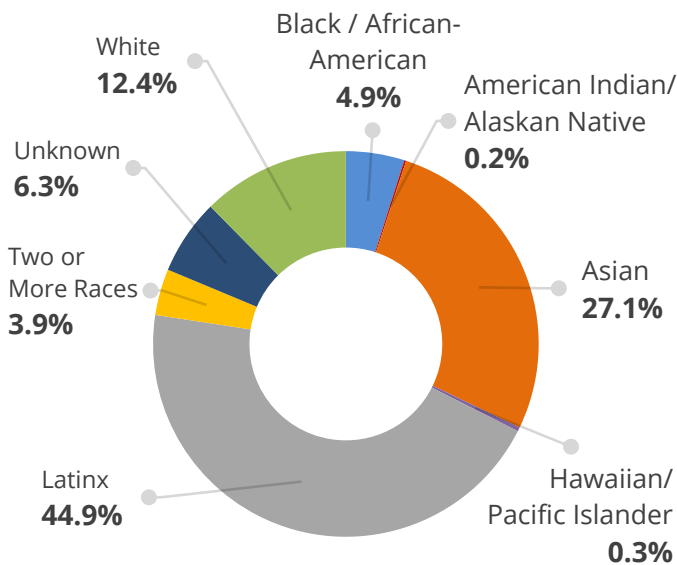

FIVE-YEAR TREND (HEADCOUNT)

STUDENT ETHNICITY

STUDENT GENDER

STUDENT AGE

NUMBER OF SECTIONS OFFERED

Credit	693
Non-Credit	47

STUDENT CREDIT LOAD

Full-Time	31.0%
Part-Time	69.0%