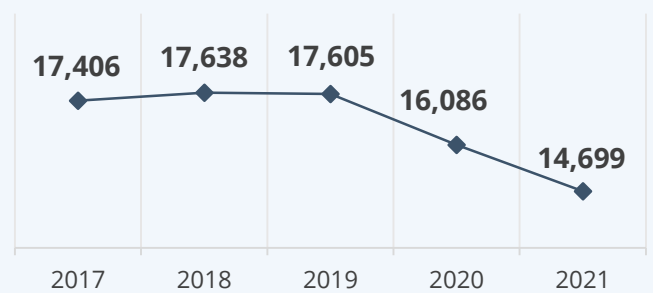

2021 FALL FAST FACTS*

EVERGREEN VALLEY COLLEGE | WWW.EVC.EDU

(*AT CENSUS)

STUDENT ENROLLMENT

Headcount	8,248
Full-Time Equivalent	2,343

FIVE-YEAR TREND (HEADCOUNT)

STUDENT ETHNICITY

STUDENT GENDER

STUDENT AGE

NUMBER OF SECTIONS OFFERED

Credit	791
Non-Credit	13

STUDENT CREDIT LOAD

Full-Time	34.7%
Part-Time	65.3%

DISTRICT FALL ENROLLMENT

Headcount (unduplicated)	18,528
Full-Time Equivalent	5,443

DISTRICT FIVE-YEAR TREND (HEADCOUNT)