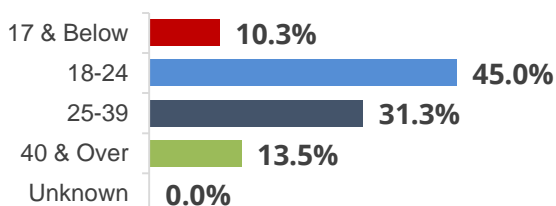

FIVE-YEAR TREND (HEADCOUNT)

STUDENT ETHNICITY

STUDENT GENDER

STUDENT AGE

NUMBER OF SECTIONS OFFERED

Credit	693
Non-Credit	47

STUDENT CREDIT LOAD

Full-Time	31.0%
Part-Time	69.0%